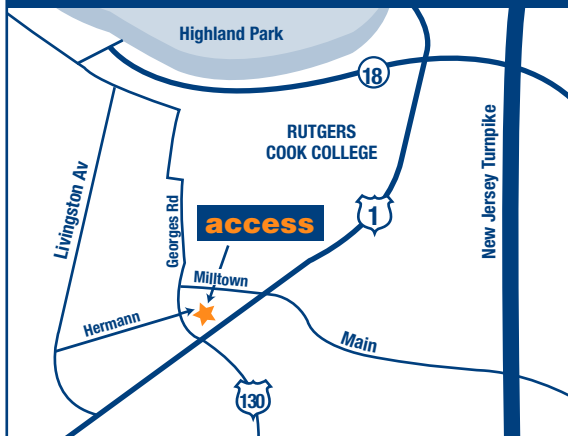

CONVENIENT LOCATION!

FROM THE NEW JERSEY TURNPIKE

Northbound or Southbound – Take exit 9. Take Rte. 18 North, stay to left for .8 mile and follow sign to Rte. 1 South. Go 2 miles and exit at sign for New Brunswick/ North Brunswick. Go up ramp and make 1st left into Brunswick Shopping Center. Stay left following Truck signs to rear of shopping center for Access Self Storage entrance.

FROM ROUTE 18: Northbound or Southbound – Follow signs to Route 1 South. Take Rte. 1 South and follow directions to Access as in #1 above.

FROM ROUTE 130: Northbound -Take the overpass at junction of Routes 1 and 130 onto Georges Road (171) and make right (Milltown Rd) into Brunswick Shopping Center. Follow signs to Access Self Storage in rear of shopping center and then right behind A&P.

FROM ROUTE 1: Northbound – At junction of Route 130 follow signs for Georges Road (171) and follow directions to Access as in #3 above.

FROM DOWNTOWN NEW BRUNSWICK / RUTGERS UNIVERSITY: Take Georges Road (171) southbound (passing Elmwood Cemetery) into North Brunswick. Make left at Milltown Road and right into Brunswick Shopping Center to rear of shopping center. Access is behind A&P.

FROM HOW LANE: Go East on How Lane, then left on Livingston Ave., then right on Hermann Blvd. Cross Georges Rd., entering Brunswick Shopping Center. Access is behind A&P.

534 Milltown Rd.
North Brunswick, NJ 08902
(732) 745-0005