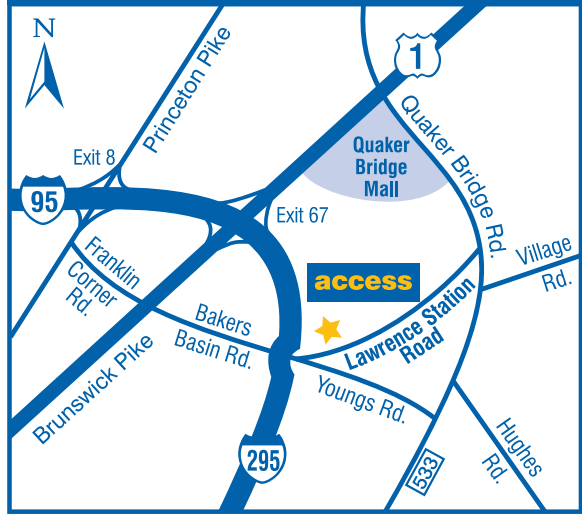

CONVENIENT LOCATION!

Easy directions to Access Self Storage 300 Lawrence Station Road, Lawrenceville, NJ

- **From U.S. Route 1 South:** After passing under the I-95/I-295 overpass, take the jughandle at the 1st light (Lawrenceville). Cross over Route 1 onto Bakers Basin Road. Go approximately one mile, turn left onto Lawrence Station Road. Access Self Storage is on the left.
- **From U.S. Route 1 North:** Take “Lawrenceville” jughandle (Mrs. G’s Appliances) and bear right onto Bakers Basin Road. Go approximately one mile, turn left onto Lawrence Station Road. Access Self Storage is on the left.
- **From Interstate 95 / Interstate 295:** Exit 67A to Route 1 North. Stay to the right and exit at Quakerbridge Road. After 3rd traffic light, turn right onto Lawrence Station Road. Go approximately one mile, turn left onto Lawrence Station Road. Access Self Storage is on the left.

300 Lawrence Station Road,
Lawrenceville, NJ 08648
609 584-1133 • 609 584-0033 Fax
www.accessselfstorage.com

LAWRENCEVILLE, NEW JERSEY
609 584-1133

FULL SERVICE SELF STORAGE

With
Peace of Mind
at Low Cost

300 Lawrence Station Road
Lawrenceville, New Jersey 08648
609 584-1133