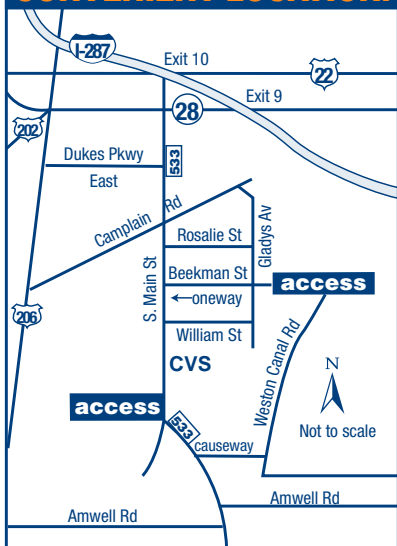

CONVENIENT LOCATION!

Easy Directions to Access Self Storage 55 Beekman Street, Manville, NJ

- 1. From Bridgewater:** Take Rte. 22 and turn right onto FINDERNE Ave. (Rte. 533). Continue on 533 (passing a WalMart center) past 7 traffic lights and make left onto Rosalie St. Go 1 block, make right onto Gladys Ave. Access is on the left.
- 2. From Rte. 28 Sommerville:** Make right onto FINDERNE Ave. (Rte. 533). Continue for 5 traffic lights. Make left onto Rosalie St. and continue as in #1 above.
- 3. From Hillsborough/Princeton:** Take Rte. 206 North to Camplain Rd. At light, make right onto Camplain and follow 1.8 miles to intersection of So. Main and Camplain Rd. At intersection, make right onto So. Main and then make left onto Rosalie St. and continue as in #1 above.
- 4. From Franklin Twp.:** Take 287 North to Exit 12, Weston Canal Rd. Make left at exit and follow Weston Canal Rd. for 3.2 miles over causeway and make right onto Rte. 533. 3 blocks past CVS, make right onto Rosalie Street and continue as in #1 above.

55 Beekman Street
Manville, New Jersey 08835
908 725-8476 • 908 725-8636 Fax
www.accessselfstorage.com